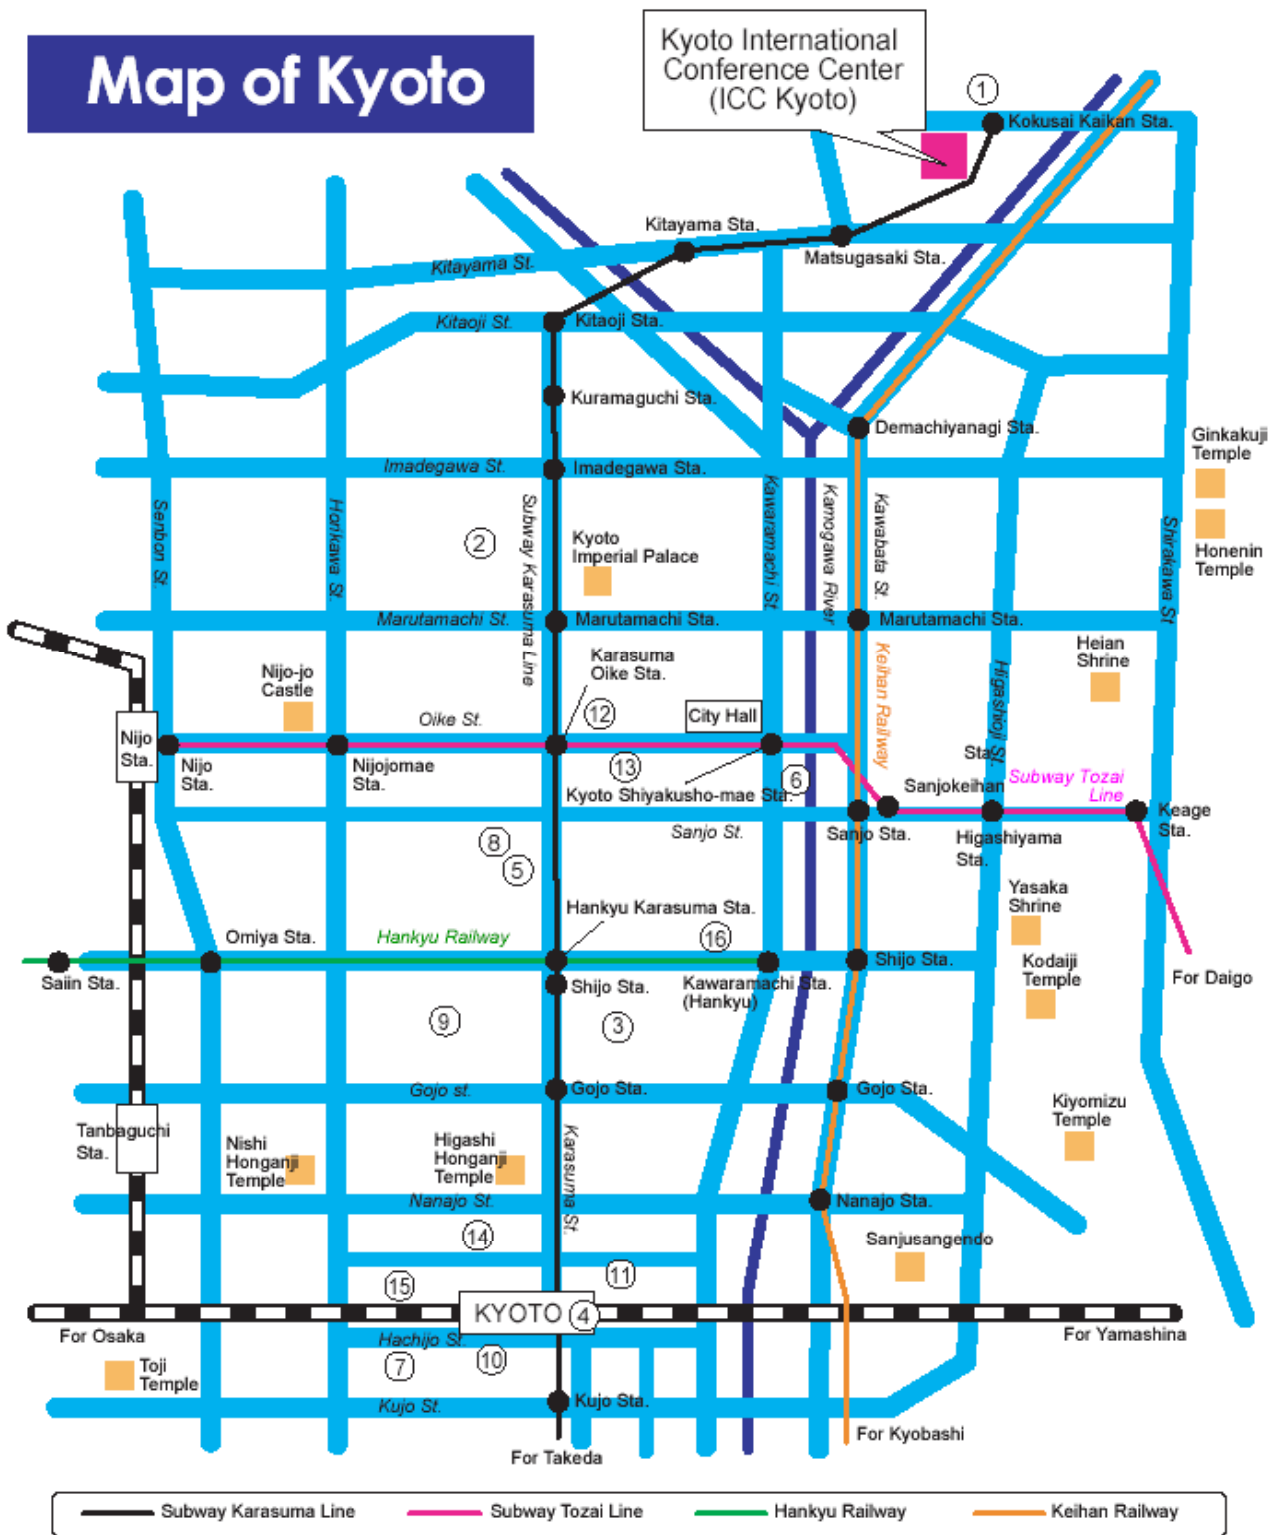

Map of Kyoto

- ① Grand Prince Hotel Kyoto
- ④ Hotel Granvia Kyoto
- ⑦ New Miyako Hotel
- ⑩ Hotel Keihan Kyoto
- ⑬ Hotel Gimmond Kyoto
- ⑯ Kyoto Central Inn

- ② Kyoto Brighton Hotel
- ⑤ Hotel Monterey Kyoto
- ⑧ Mitsui Garden Hotel Kyoto Sanjo
- ⑪ Kyoto Dai-ni Tower Hotel
- ⑭ Hotel Hokke Club Kyoto

- ③ Hotel Nikko Princess Kyoto
- ⑥ Kyoto Royal Hotel & Spa
- ⑨ Mitsui Garden Hotel Kyoto Shijo
- ⑫ Hearton Hotel Kyoto
- ⑮ APA Hotel Kyoto Ekimae